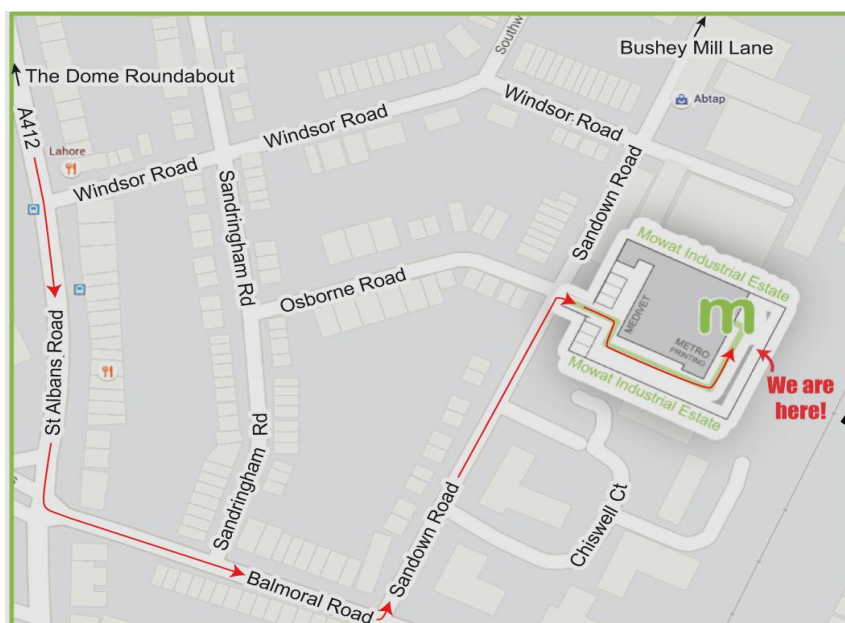

### 2. BUY AT OUR NEW MAPAC SHOP **\*\*Due to open Easter 2017\*\***

(Visit <http://www.mapac.com/education/parents> for updates and shop opening times which may vary!)

**Shop address: 11, Mowat Industrial Estate, Sandown Rd, Watford WD24 7UZ**